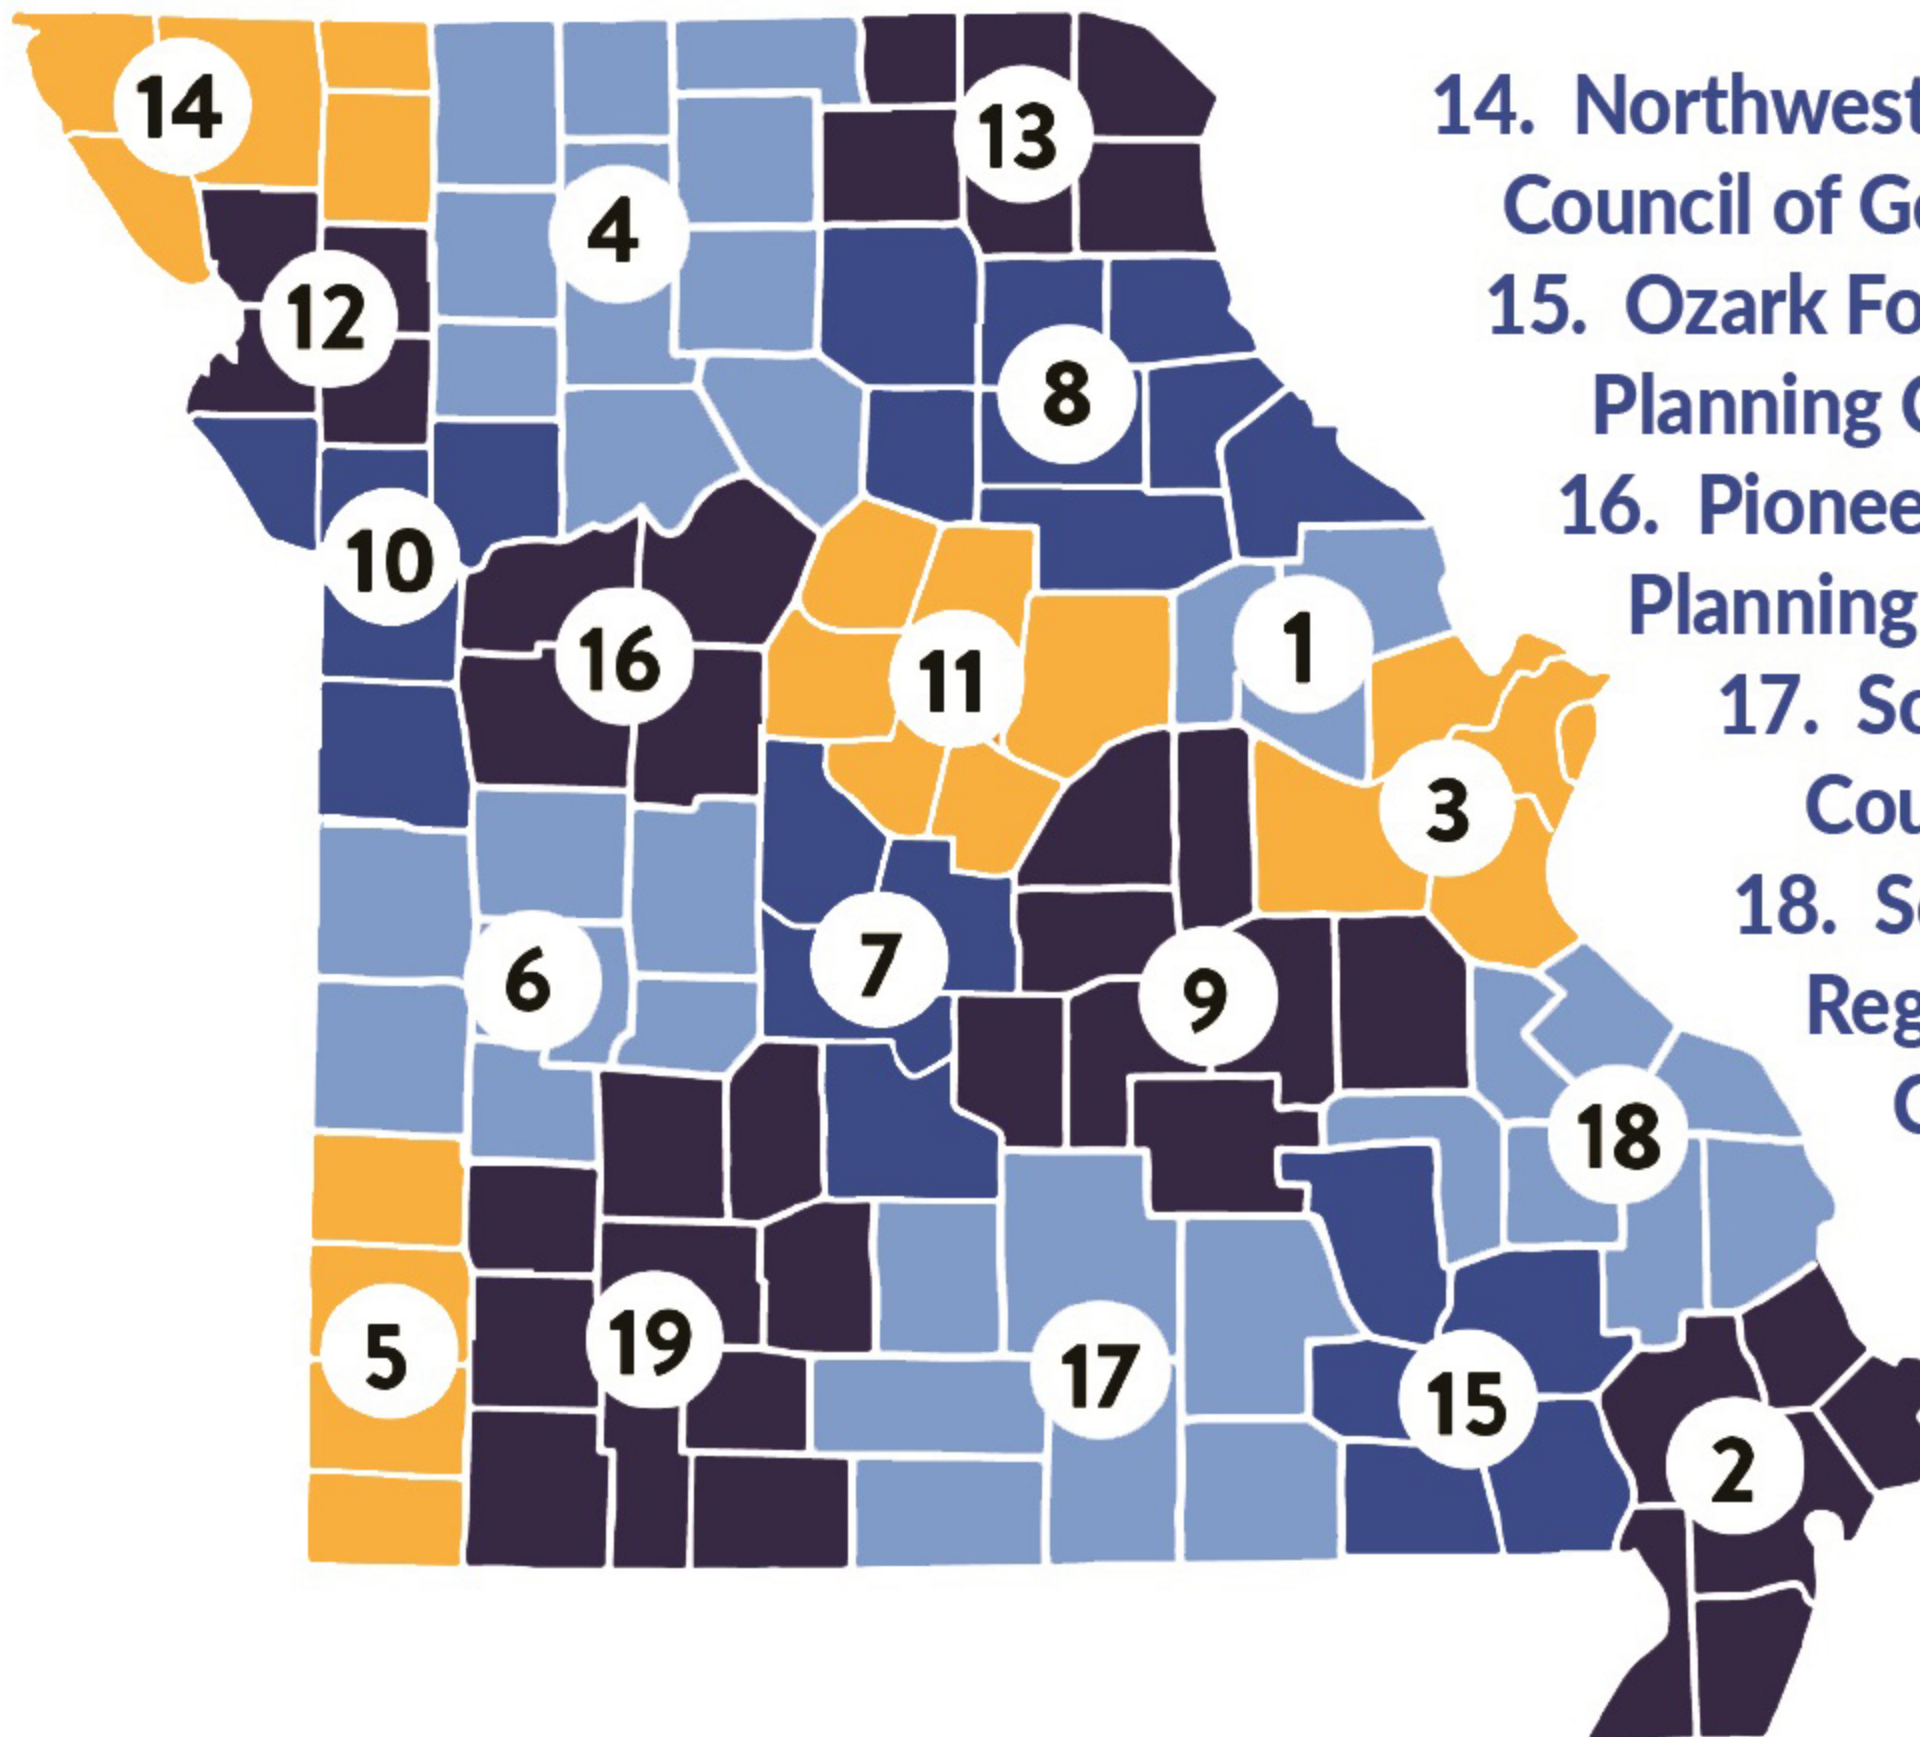

Missouri's Regional Planning Commissions/Councils of Government

1. Boonslick Regional Planning Commission
2. Bootheel Regional Planning Commission
3. East-West Gateway Council of Governments
4. Green Hills Regional Planning Commission
5. Harry S. Truman Coordinating Council
6. Kaysinger Basin Regional Planning Commission
7. Lake of the Ozarks Council of Local Governments
8. Mark Twain Regional Council of Governments
9. Meramec Regional Planning Commission
10. Mid-America Regional Council
11. Mid-Missouri Regional Planning Commission
12. Mo-Kan Regional Council
13. Northeast Missouri Regional Planning Commission

14. Northwest Missouri Regional Council of Governments
15. Ozark Foothills Regional Planning Commission
16. Pioneer Trails Regional Planning Commission
17. South Central Ozark Council of Governments
18. Southeast Missouri Regional Planning Commission
19. Southwest Missouri Council of Governments